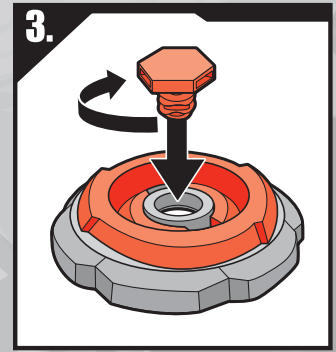

Change height of Spin Track: Push Performance Tip in or pull it out, then turn Spin Track to lock tip in place.

⚠ WARNING:
Do not use Beyblade™ tops or Beystadium™ (sold separately) on tables or other elevated surfaces.

APPLY LABELS AS SHOWN

Remove temporary decals and apply permanent decals as shown.

ASSEMBLY:

TO LAUNCH:

BATTLE TIPS:

Collect. Each type of top (attack, defense, stamina, balance) performs differently, so it's good to have different types. That way, you are ready to battle any top.