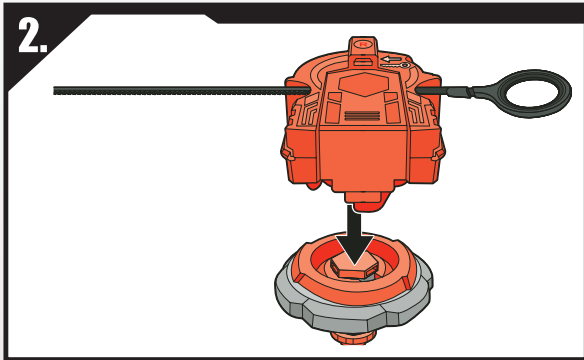

Change height of Spin Track: Push Performance Tip in or pull it out, then turn Spin Track to lock tip in place.

⚠ WARNING:
Do not use Beyblade™ tops or Beystadium™ (sold separately) on tables or other elevated surfaces.

APPLY LABELS AS SHOWN

Remove temporary decals and apply permanent decals as shown.

ASSEMBLY:

TO LAUNCH:

BATTLE TIPS:

Collect. Each type of top (attack, defense, stamina, balance) performs differently, so it's good to have different types. That way, you are ready to battle any top.