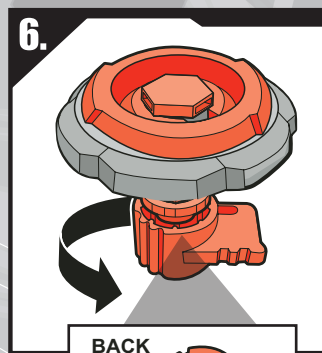

AGES 8+
19975/19495Asst.

Before assembly and playing, please read instructions. Please keep these instructions for future reference.

BB-31
BALANCE
DARK GASHER™ CH120FS

Includes 5-piece top, Ripcord Launcher™* & assembly tool.

Change height of Spin Track: Push Performance Tip in or pull it out, then turn Spin Track to lock tip in place.

⚠ WARNING:
Do not use Beyblade™ tops or Beystadium™ (sold separately) on tables or other elevated surfaces.

APPLY LABELS AS SHOWN

Remove temporary decals and apply permanent decals as shown.

ASSEMBLY:

TO LAUNCH:

BATTLE TIPS:

Collect. Each type of top (attack, defense, stamina, balance) performs differently, so it's good to have different types. That way, you are ready to battle any top.