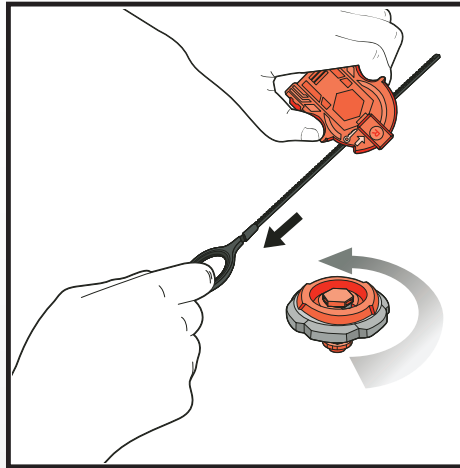

Change height of Spin Track: Push Performance Tip in or pull it out, then turn Spin Track to lock tip in place.

⚠ WARNING:
Do not use Beyblade™ tops or Beystadium™ (sold separately) on tables or other elevated surfaces.

APPLY LABELS AS SHOWN

Remove temporary decals and apply permanent decals as shown.

ASSEMBLY:

TO LAUNCH:

BATTLE TIPS:

Collect. Each type of top (attack, defense, stamina, balance) performs differently, so it's good to have different types. That way, you are ready to battle any top.