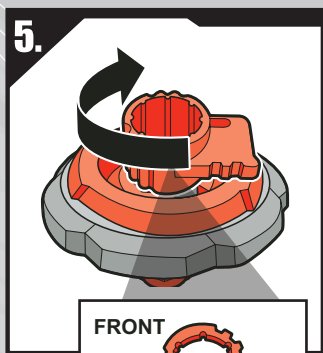

Change height of Spin Track: Push Performance Tip in or pull it out, then turn Spin Track to lock tip in place.

⚠ WARNING:
Do not use Beyblade™ tops or Beystadium™ (sold separately) on tables or other elevated surfaces.

APPLY LABELS AS SHOWN

Remove temporary decals and apply permanent decals as shown.

ASSEMBLY:

TO LAUNCH:

BATTLE TIPS:

Collect. Each type of top (attack, defense, stamina, balance) performs differently, so it's good to have different types. That way, you are ready to battle any top.