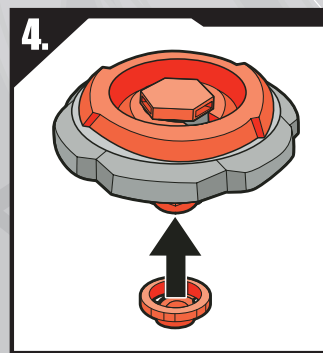

Change height of Spin Track: Push Performance Tip in or pull it out, then turn Spin Track to lock tip in place.

⚠ WARNING:
Do not use Beyblade™ tops or Beystadium™ (sold separately) on tables or other elevated surfaces.

APPLY LABELS AS SHOWN

Remove temporary decals and apply permanent decals as shown.

ASSEMBLY:

TO LAUNCH:

BATTLE TIPS:

Collect. Each type of top (attack, defense, stamina, balance) performs differently, so it's good to have different types. That way, you are ready to battle any top.