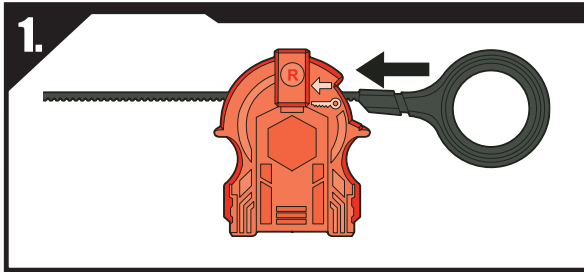

Change height of Spin Track: Push Performance Tip in or pull it out, then turn Spin Track to lock tip in place.

⚠ WARNING:
Do not use Beyblade™ tops or Beystadium™ (sold separately) on tables or other elevated surfaces.

APPLY LABELS AS SHOWN

Remove temporary decals and apply permanent decals as shown.

ASSEMBLY:

TO LAUNCH:

BATTLE TIPS:

Collect. Each type of top (attack, defense, stamina, balance) performs differently, so it's good to have different types. That way, you are ready to battle any top.