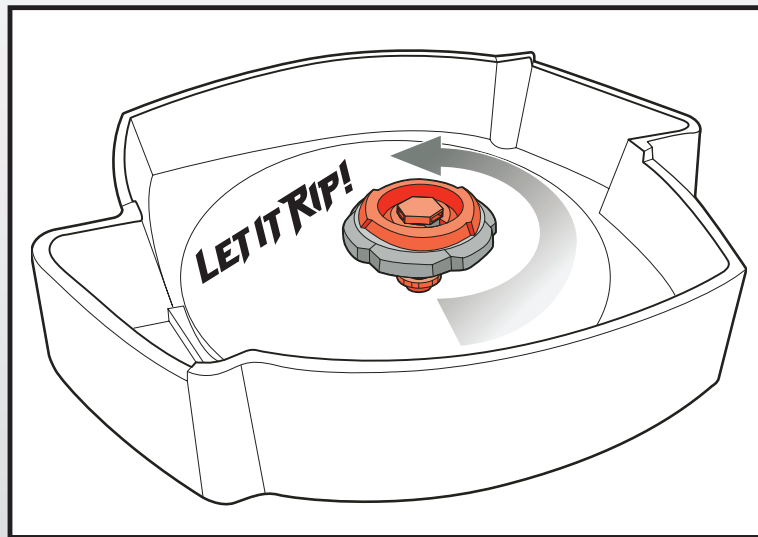

Change height of Spin Track: Push Performance Tip in or pull it out, then turn Spin Track to lock tip in place.

⚠ WARNING:
Do not use Beyblade™ tops or Beystadium™ (sold separately) on tables or other elevated surfaces.

APPLY LABELS AS SHOWN

Remove temporary decals and apply permanent decals as shown.

ASSEMBLY:

TO LAUNCH:

BATTLE TIPS:

Collect. Each type of top (attack, defense, stamina, balance) performs differently, so it's good to have different types. That way, you are ready to battle any top.