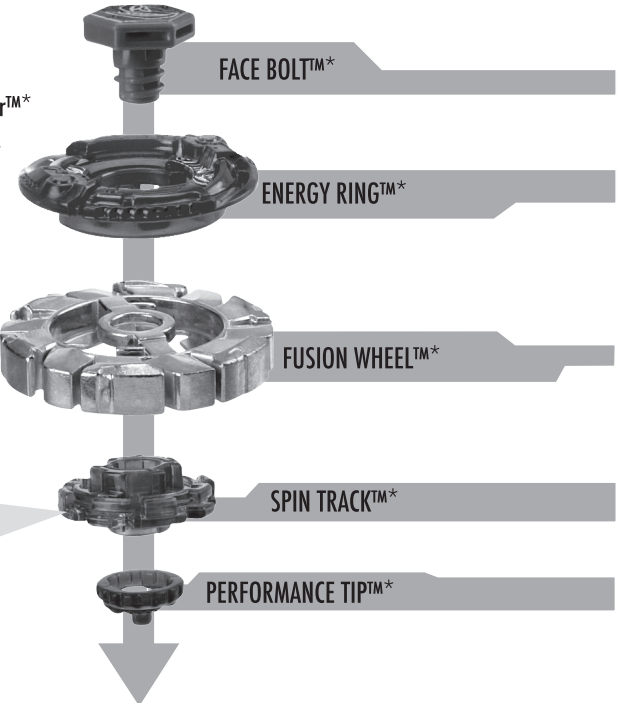

AGES 8+
19975/19495Asst.

Before assembly and playing, please read instructions. Please keep these instructions for future reference.

BB-31
BALANCE
DARK GASHER™ CH120FS

Includes 5-piece top, Ripcord Launcher™* & assembly tool.

Change height of Spin Track: Push Performance Tip in or pull it out, then turn Spin Track to lock tip in place.

⚠ WARNING:
Do not use Beyblade™ tops or Beystadium™ (sold separately) on tables or other elevated surfaces.

APPLY LABELS AS SHOWN

Remove temporary decals and apply permanent decals as shown.

ASSEMBLY:

TO LAUNCH:

BATTLE TIPS:

Collect. Each type of top (attack, defense, stamina, balance) performs differently, so it's good to have different types. That way, you are ready to battle any top.