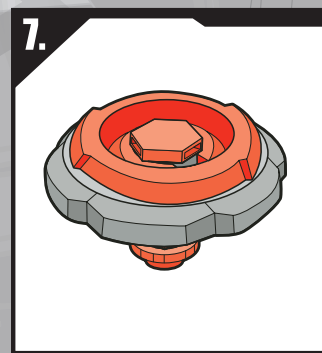

AGES 8+
19975/19495Asst.

Before assembly and playing, please read instructions. Please keep these instructions for future reference.

BB-31
BALANCE
DARK GASHER™ CH120FS

Includes 5-piece top, Ripcord Launcher™* & assembly tool.

Change height of Spin Track: Push Performance Tip in or pull it out, then turn Spin Track to lock tip in place.

⚠ WARNING:
Do not use Beyblade™ tops or Beystadium™ (sold separately) on tables or other elevated surfaces.

APPLY LABELS AS SHOWN

Remove temporary decals and apply permanent decals as shown.

ASSEMBLY:

TO LAUNCH:

BATTLE TIPS:

Collect. Each type of top (attack, defense, stamina, balance) performs differently, so it's good to have different types. That way, you are ready to battle any top.