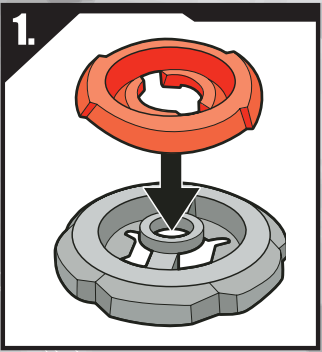

AGES 8+
19975/19495Asst.

Before assembly and playing, please read instructions. Please keep these instructions for future reference.

BB-31
BALANCE
DARK GASHER™ CH120FS

Includes 5-piece top, Ripcord Launcher™* & assembly tool.

Change height of Spin Track: Push Performance Tip in or pull it out, then turn Spin Track to lock tip in place.

⚠ WARNING:
Do not use Beyblade™ tops or Beystadium™ (sold separately) on tables or other elevated surfaces.

APPLY LABELS AS SHOWN

Remove temporary decals and apply permanent decals as shown.

ASSEMBLY:

TO LAUNCH:

BATTLE TIPS:

Collect. Each type of top (attack, defense, stamina, balance) performs differently, so it's good to have different types. That way, you are ready to battle any top.