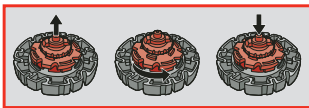

AGES 8+
19975/19495Asst.

Before assembly and playing, please read instructions. Please keep these instructions for future reference.

BB-31
BALANCE
DARK GASHER™ CH120FS

Includes 5-piece top, Ripcord Launcher™* & assembly tool.

Change height of Spin Track: Push Performance Tip in or pull it out, then turn Spin Track to lock tip in place.

⚠ WARNING:
Do not use Beyblade™ tops or Beystadium™ (sold separately) on tables or other elevated surfaces.

APPLY LABELS AS SHOWN

Remove temporary decals and apply permanent decals as shown.

ASSEMBLY:

TO LAUNCH:

BATTLE TIPS:

Collect. Each type of top (attack, defense, stamina, balance) performs differently, so it's good to have different types. That way, you are ready to battle any top.