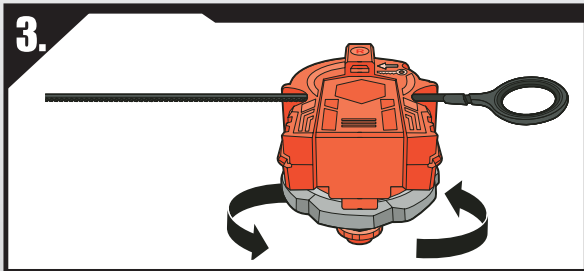

Change height of Spin Track: Push Performance Tip in or pull it out, then turn Spin Track to lock tip in place.

⚠ WARNING:
Do not use Beyblade™ tops or Beystadium™ (sold separately) on tables or other elevated surfaces.

APPLY LABELS AS SHOWN

Remove temporary decals and apply permanent decals as shown.

ASSEMBLY:

TO LAUNCH:

BATTLE TIPS:

Collect. Each type of top (attack, defense, stamina, balance) performs differently, so it's good to have different types. That way, you are ready to battle any top.