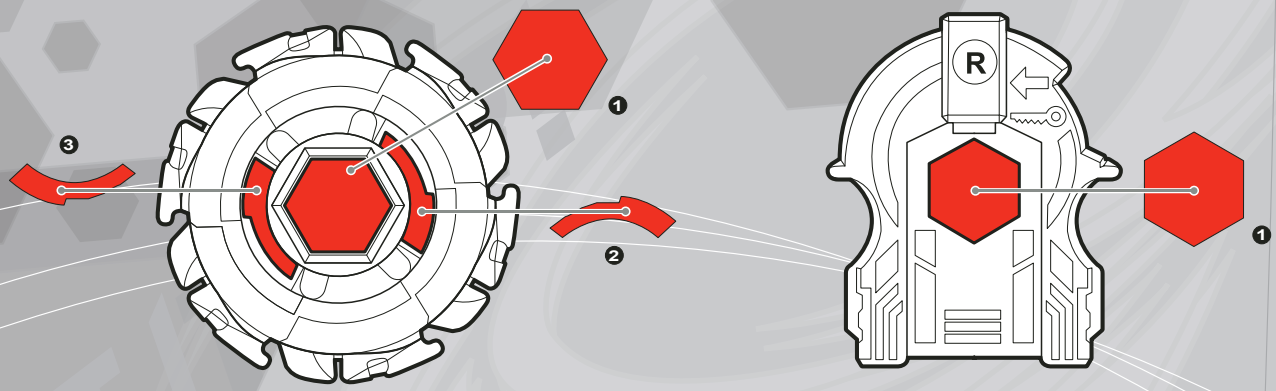

AGES 8+
19975/19495Asst.

Before assembly and playing, please read instructions. Please keep these instructions for future reference.

BB-31
BALANCE
DARK GASHER™ CH120FS

Includes 5-piece top, Ripcord Launcher™* & assembly tool.

Change height of Spin Track: Push Performance Tip in or pull it out, then turn Spin Track to lock tip in place.

⚠ WARNING:
Do not use Beyblade™ tops or Beystadium™ (sold separately) on tables or other elevated surfaces.

APPLY LABELS AS SHOWN

Remove temporary decals and apply permanent decals as shown.

ASSEMBLY:

TO LAUNCH:

BATTLE TIPS:

Collect. Each type of top (attack, defense, stamina, balance) performs differently, so it's good to have different types. That way, you are ready to battle any top.