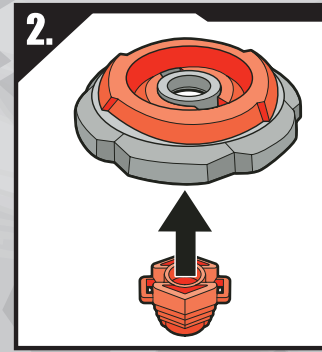

Change height of Spin Track: Push Performance Tip in or pull it out, then turn Spin Track to lock tip in place.

⚠ WARNING:
Do not use Beyblade™ tops or Beystadium™ (sold separately) on tables or other elevated surfaces.

APPLY LABELS AS SHOWN

Remove temporary decals and apply permanent decals as shown.

ASSEMBLY:

TO LAUNCH:

BATTLE TIPS:

Collect. Each type of top (attack, defense, stamina, balance) performs differently, so it's good to have different types. That way, you are ready to battle any top.